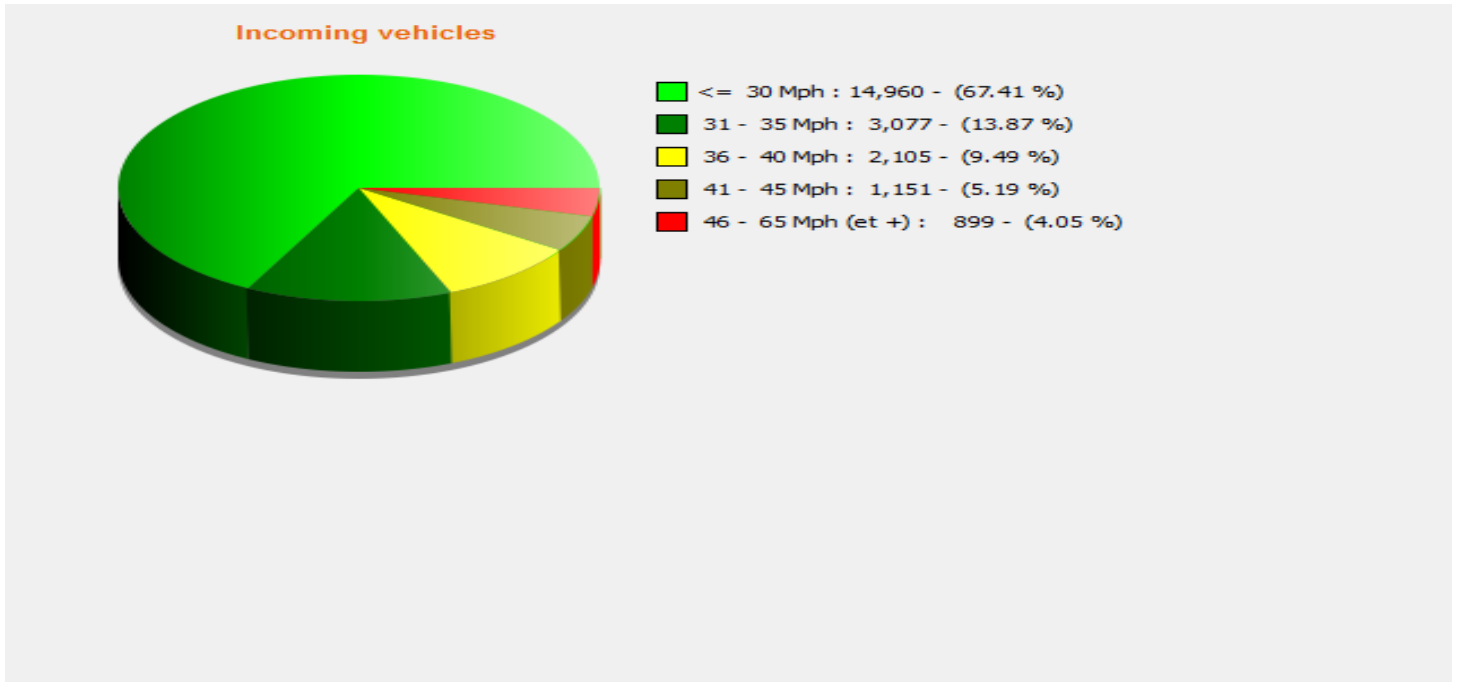

Start date: Saturday, April 17, 2021 12:00 AM
End date: Saturday, April 24, 2021 7:30 AM

Location:

Comments: