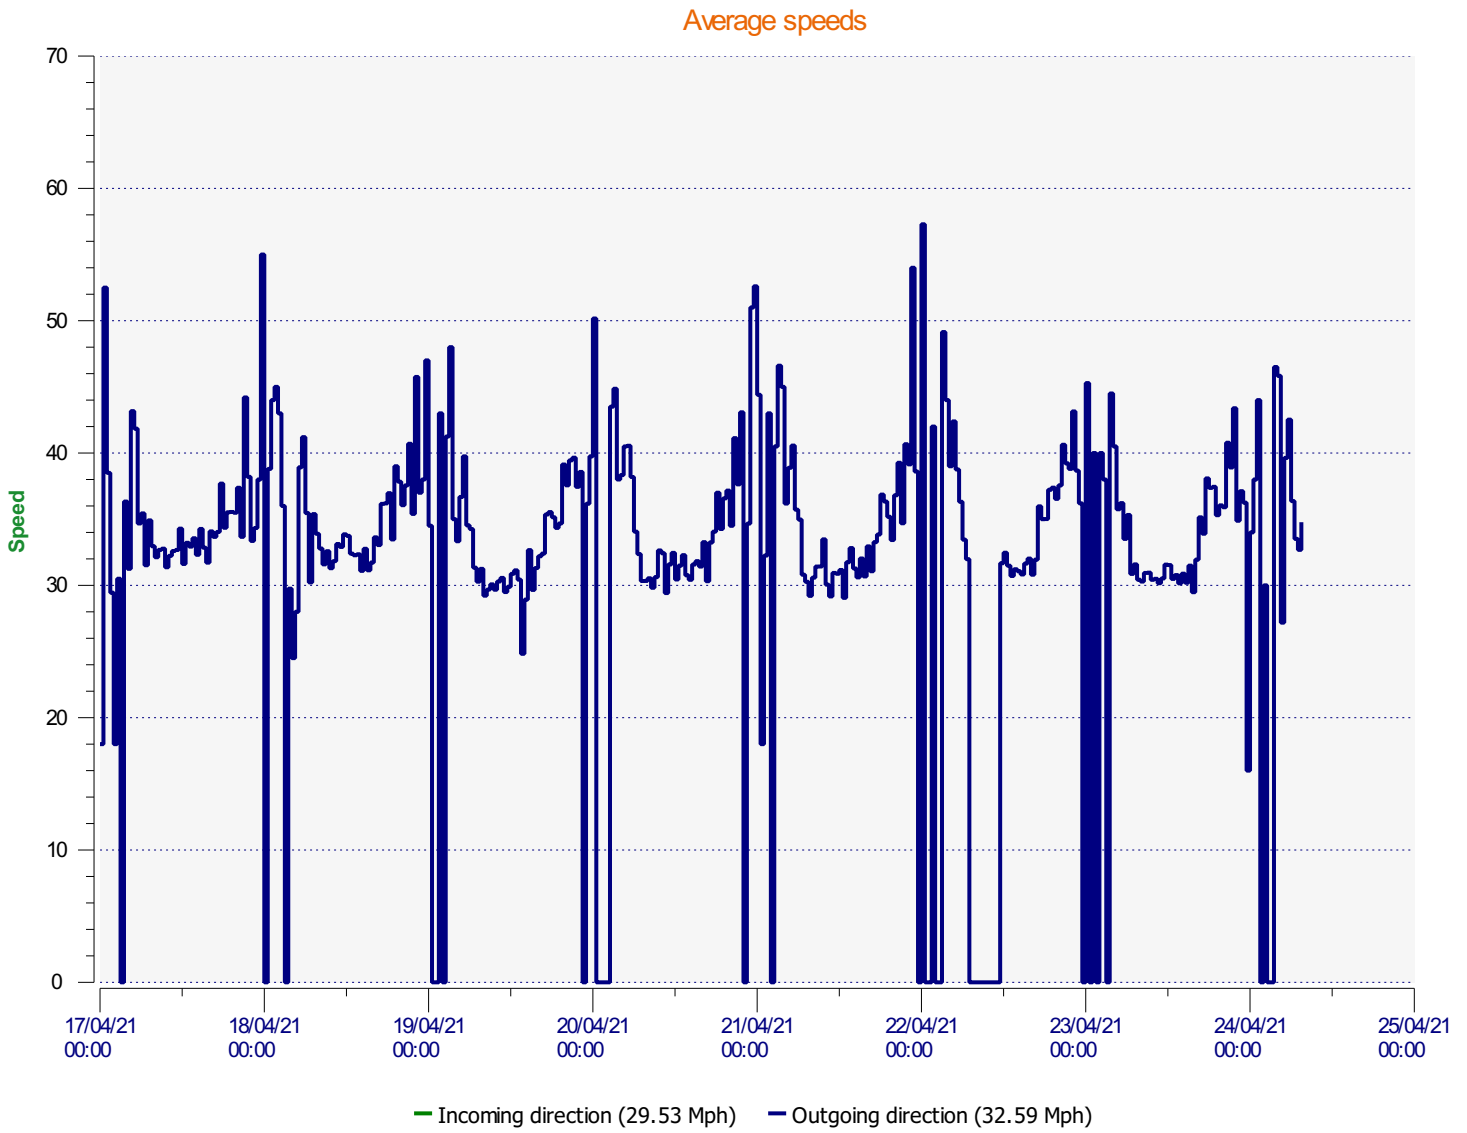

Start date: Saturday, April 17, 2021 12:00 AM
End date: Saturday, April 24, 2021 7:30 AM

Location:

Comments: