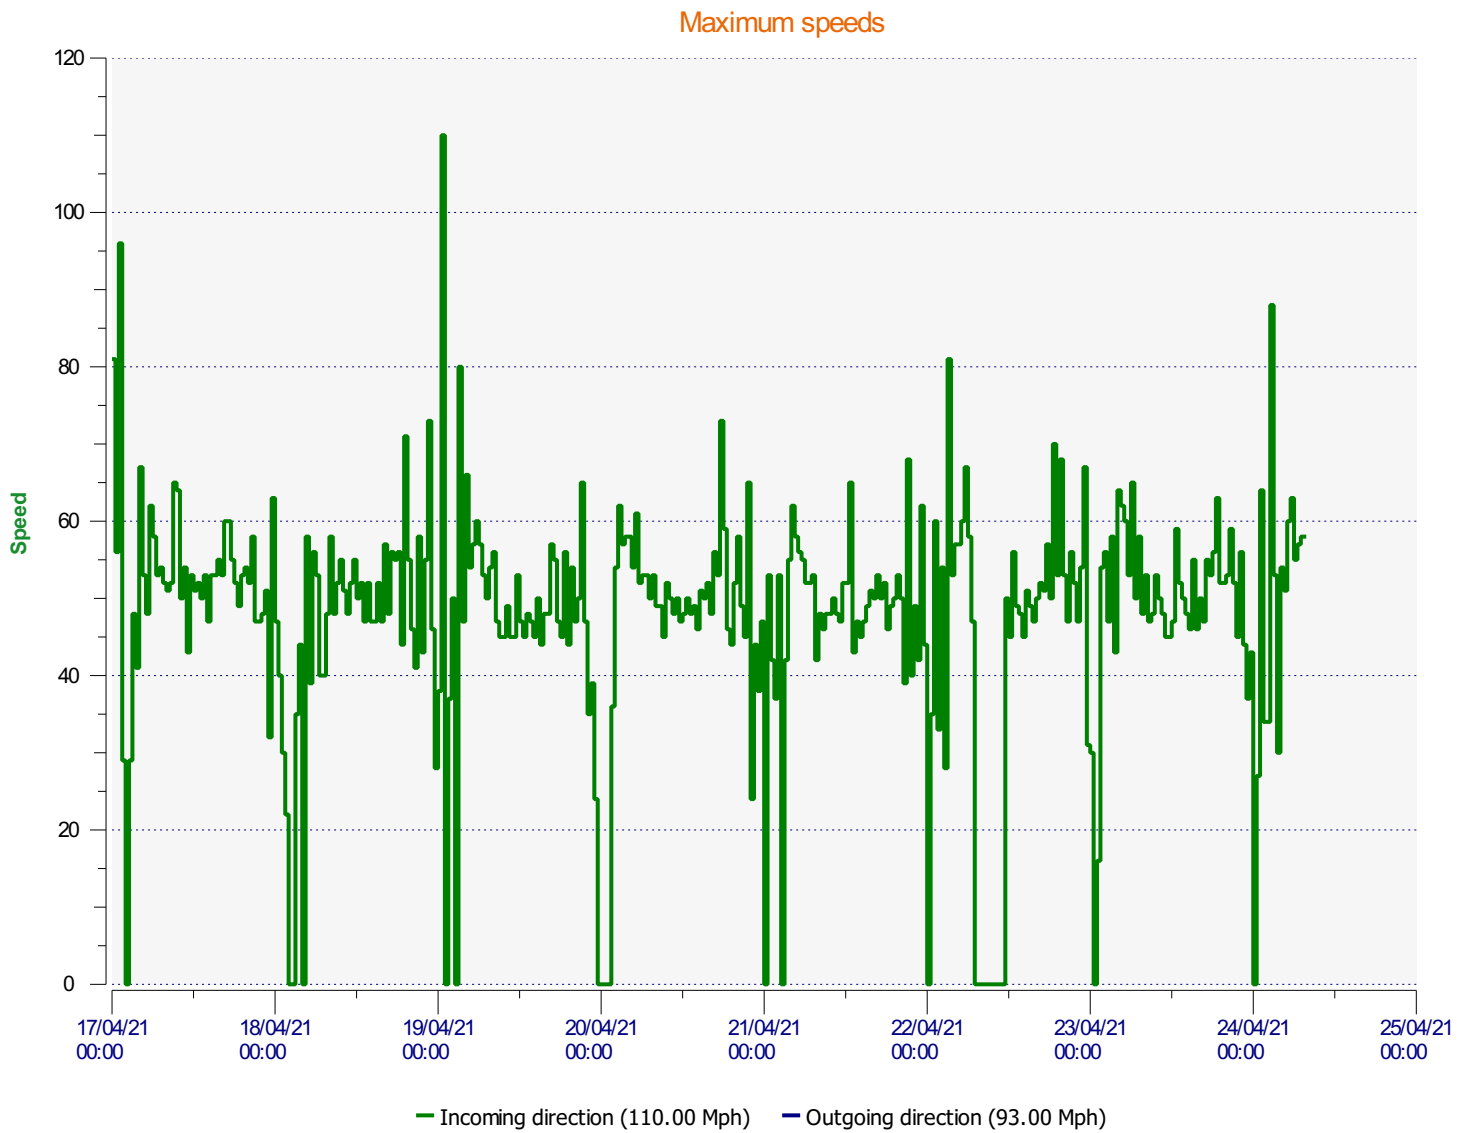

Start date: Saturday, April 17, 2021 12:00 AM
End date: Saturday, April 24, 2021 7:30 AM

Location:

Comments: