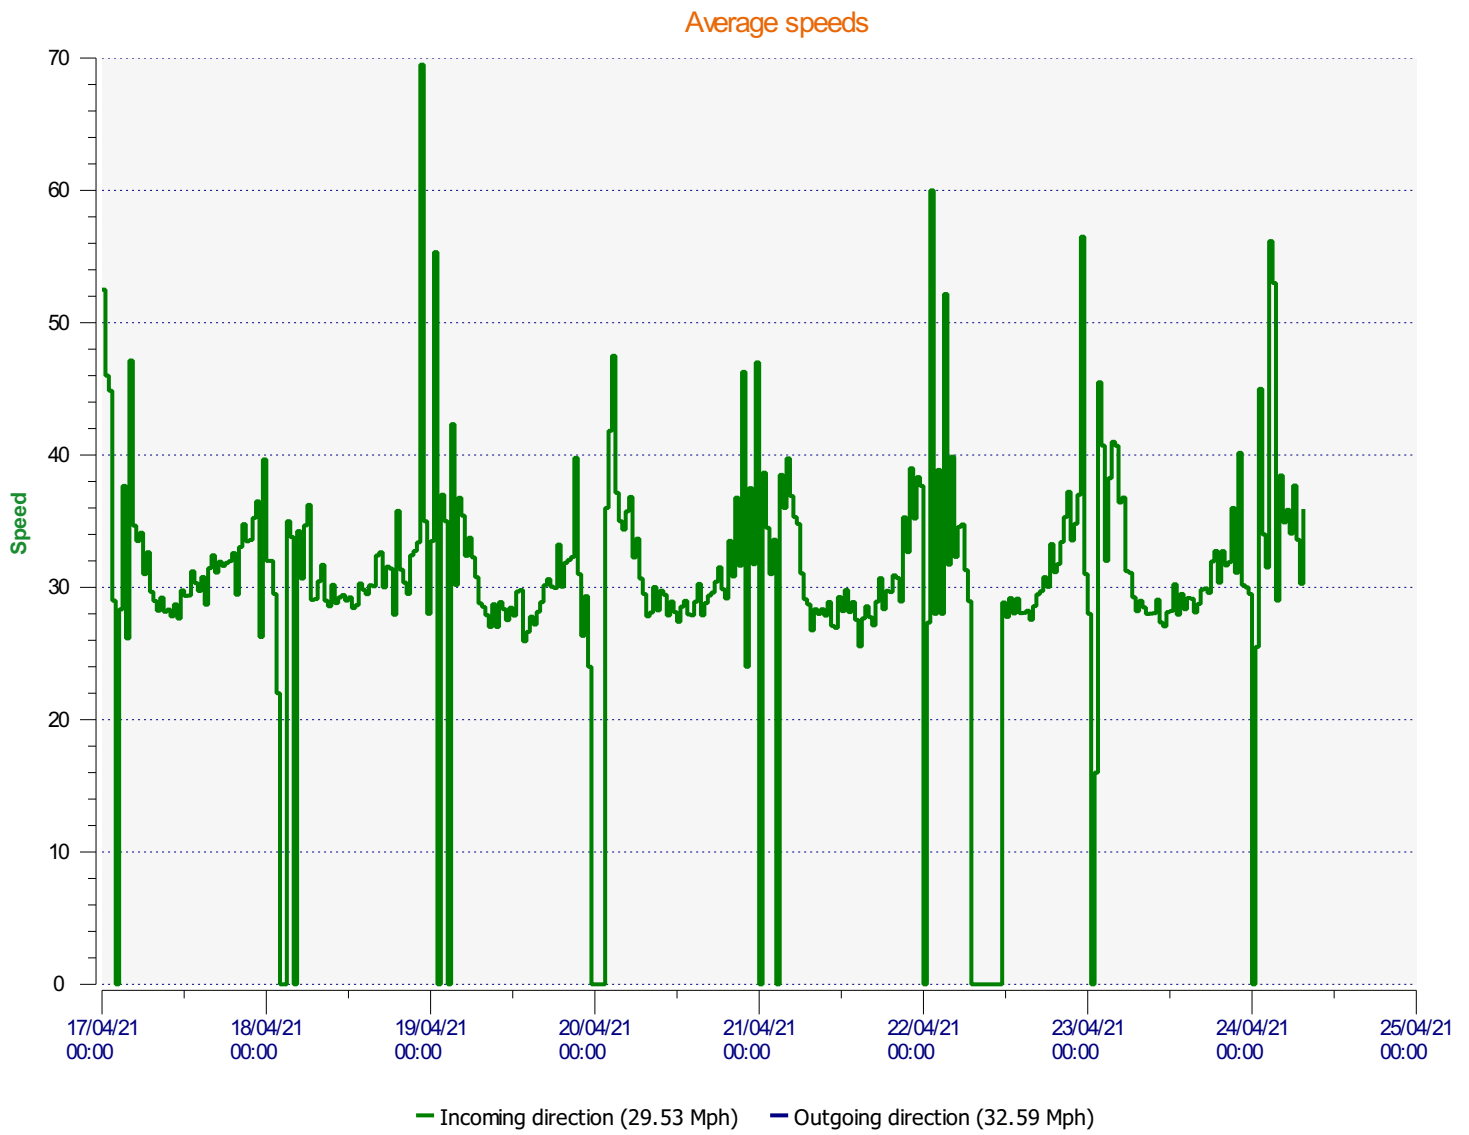

Start date: Saturday, April 17, 2021 12:00 AM
End date: Saturday, April 24, 2021 7:30 AM

Location:

Comments: