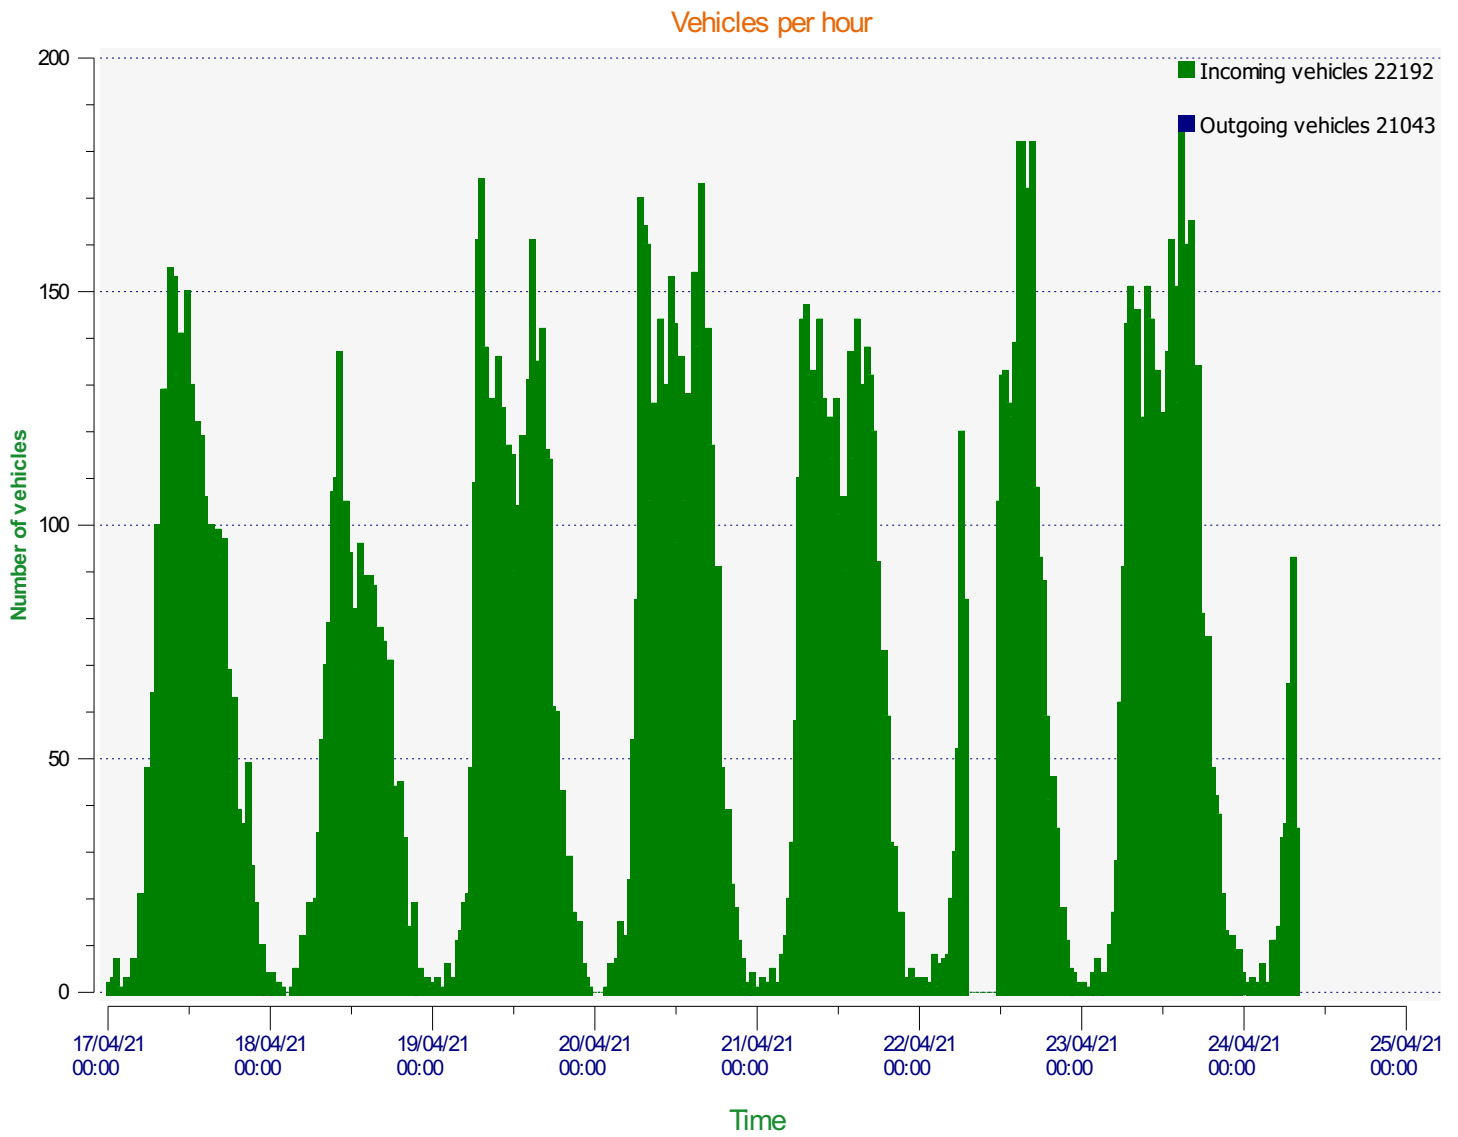

Location:

Comments:

Start date: Saturday, April 17, 2021 12:00 AM
End date: Saturday, April 24, 2021 7:30 AM

Location:

Comments:

Start date: Saturday, April 17, 2021 12:00 AM
End date: Saturday, April 24, 2021 7:30 AM