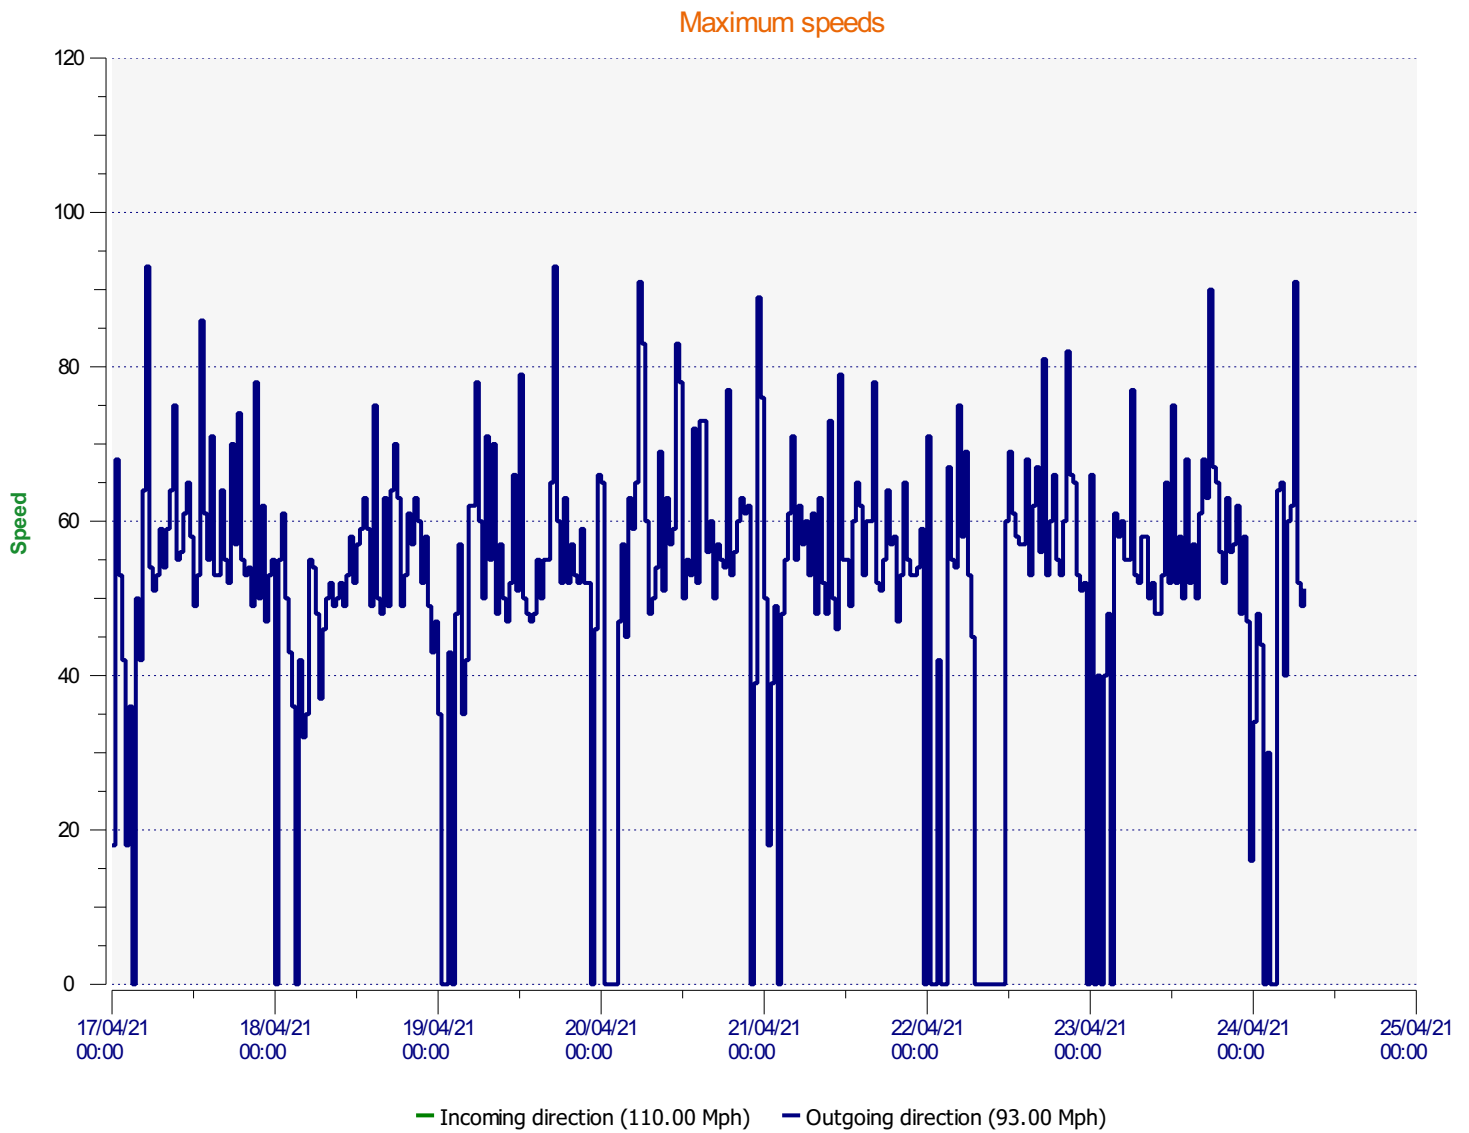

Start date: Saturday, April 17, 2021 12:00 AM
End date: Saturday, April 24, 2021 7:30 AM

Location:

Comments: