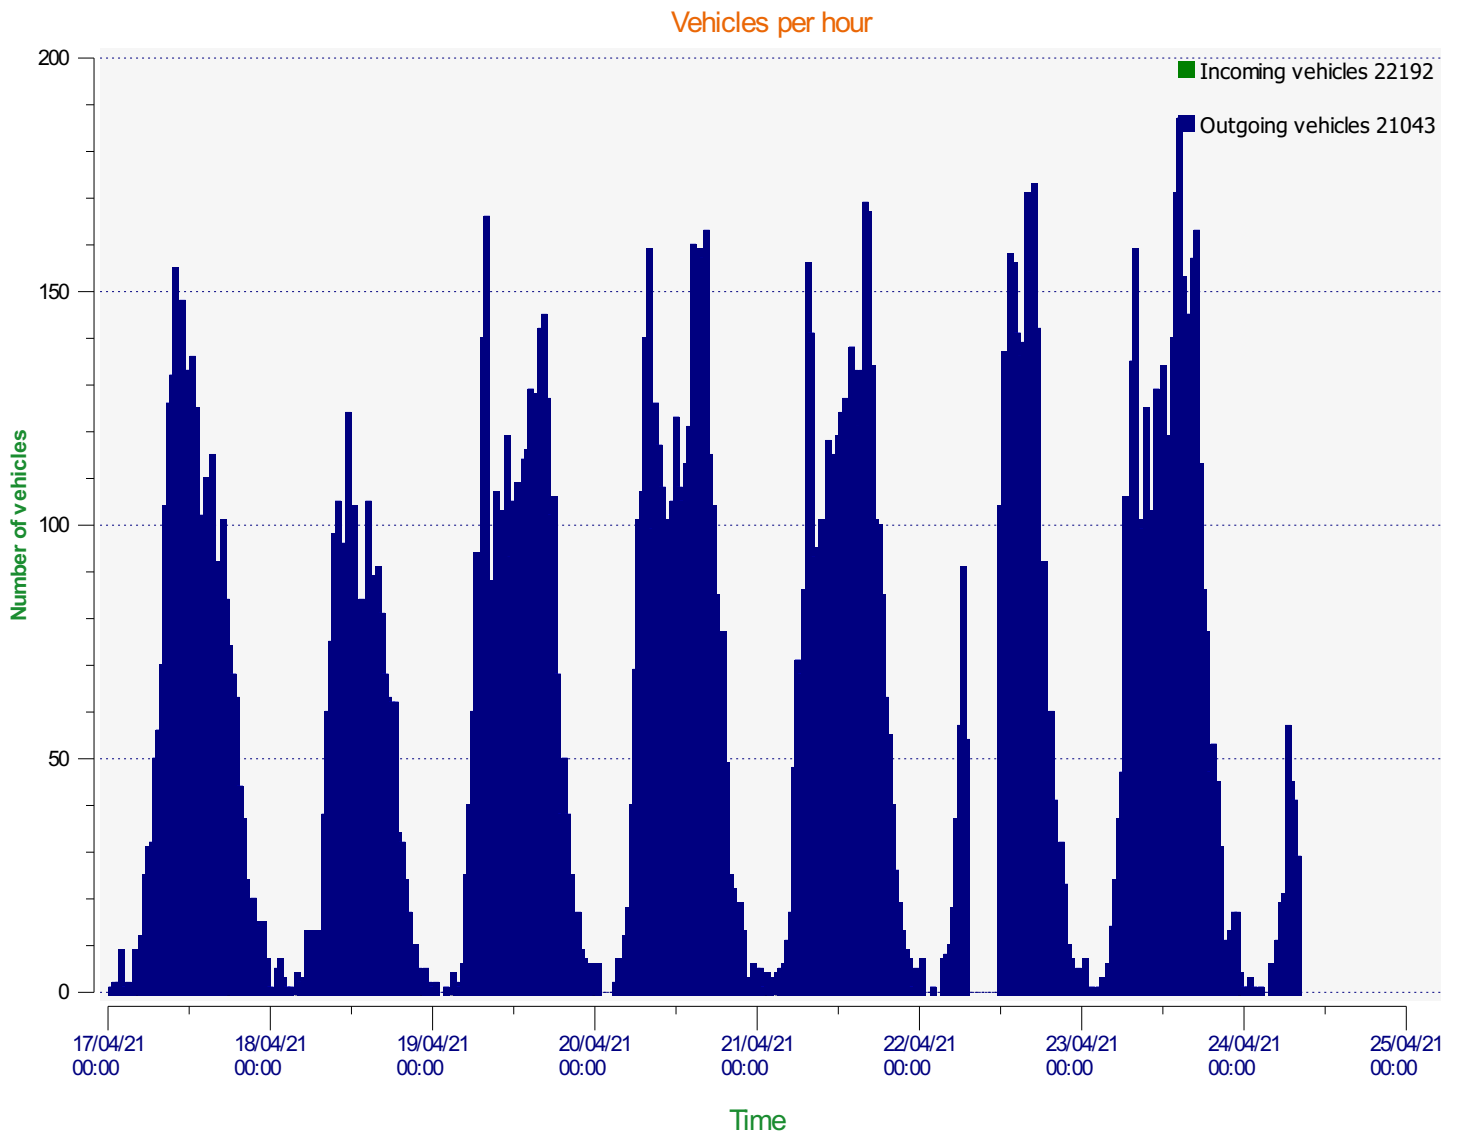

Start date: Saturday, April 17, 2021 12:00 AM
End date: Saturday, April 24, 2021 7:30 AM

Location:

Comments: