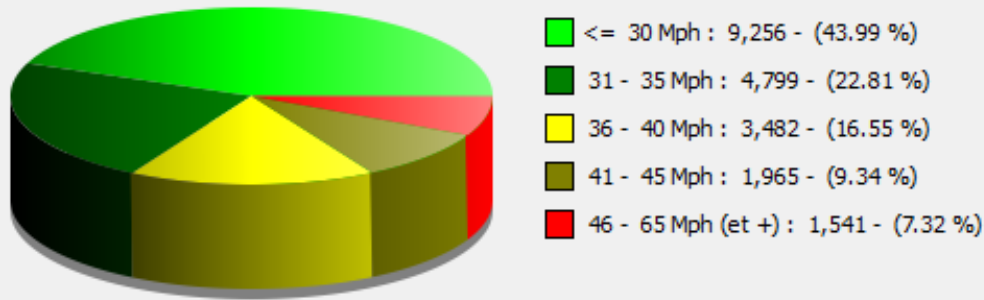

Location:

Comments:

Outgoing vehicles

Start date: Saturday, April 17, 2021 12:00 AM
End date: Saturday, April 24, 2021 7:30 AM

Location:

Comments:

Speed percentiles (incoming)

V30: 25.00Mph **V50:** 27.00Mph **V85:** 37.00Mph