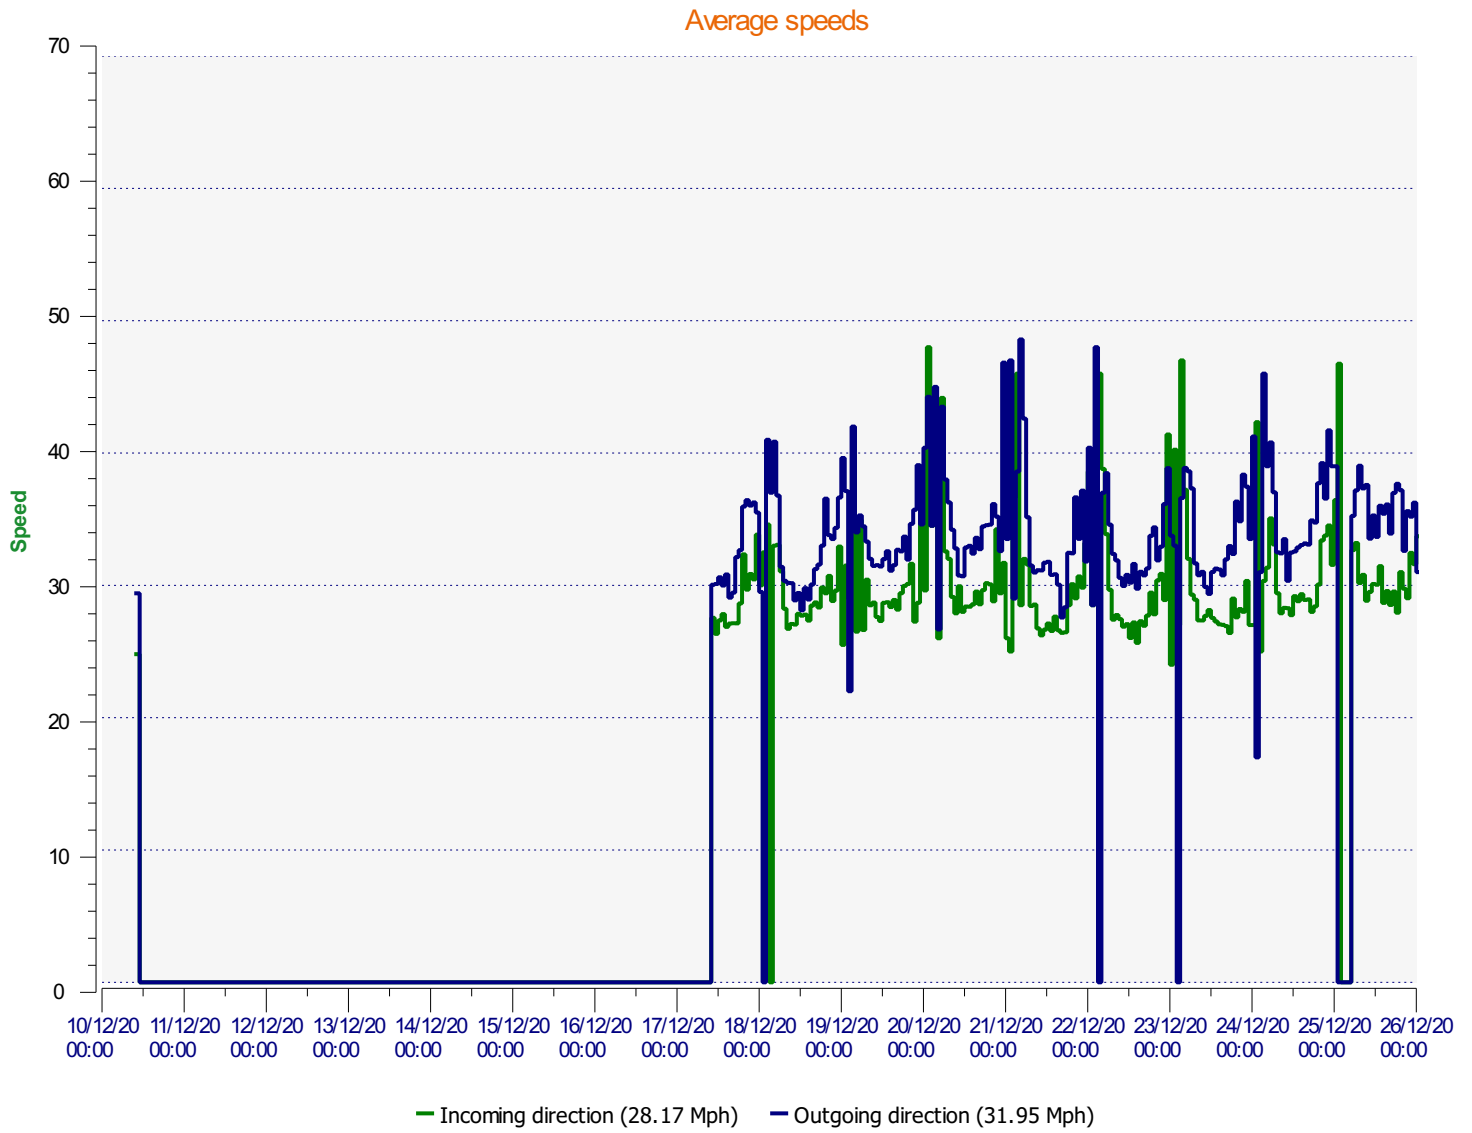

Élan Cité

DÉTECTER • INFORMER • SÉCURISER

Start date: Thursday, December 17, 2020 10:00 AM
End date: Saturday, December 26, 2020 8:30 AM

Location: Langport Road 1st week

Comments:

The settings on the SID were the default settings just using the Dial for a 30mph limit. All messages and detection settings as well frequency are the default setting.

Location:

Comments:

Please note. The average speed has been affected (Lowered) by the traffic turning into Somerton from Cartway Lane and Trading Estate. Future readings will have a threshold lower level of 20mph. There have been some serious speeding events with a top speed of 96mph outbound and 88mph inbound Date and time highlighted below.

Measurements records

Date	Number of measurements	Number of vehicles	Average speed	Maximum speed	Direction
25/12/2020 22:00	11	11	32.45	55.00	Incoming
25/12/2020 23:00	20	20	31.60	43.00	Incoming
25/12/2020 23:00	12	12	36.25	49.00	Outgoing
26/12/2020 00:00	2	2	31.00	35.00	Outgoing
26/12/2020 00:00	7	7	33.71	47.00	Incoming
26/12/2020 01:00	1	1	31.00	31.00	Incoming
26/12/2020 01:00	2	2	65.50	75.00	Outgoing
26/12/2020 02:00	1	1	35.00	35.00	Outgoing
26/12/2020 02:00	1	1	40.00	40.00	Incoming
26/12/2020 03:00	1	1	43.00	43.00	Outgoing
26/12/2020 03:00	1	1	68.00	68.00	Incoming
26/12/2020 04:00	1	1	40.00	40.00	Incoming
26/12/2020 04:00	1	1	42.00	42.00	Outgoing
26/12/2020 05:00	4	4	35.50	40.00	Outgoing
26/12/2020 05:00	3	3	33.33	50.00	Incoming
26/12/2020 06:00	6	6	26.50	34.00	Incoming
26/12/2020 06:00	5	5	35.40	42.00	Outgoing
26/12/2020 07:00	10	10	33.10	47.00	Incoming
26/12/2020 07:00	15	15	40.40	54.00	Outgoing
26/12/2020 08:00	22	22	36.41	53.00	Outgoing
26/12/2020 08:00	22	22	31.73	54.00	Incoming