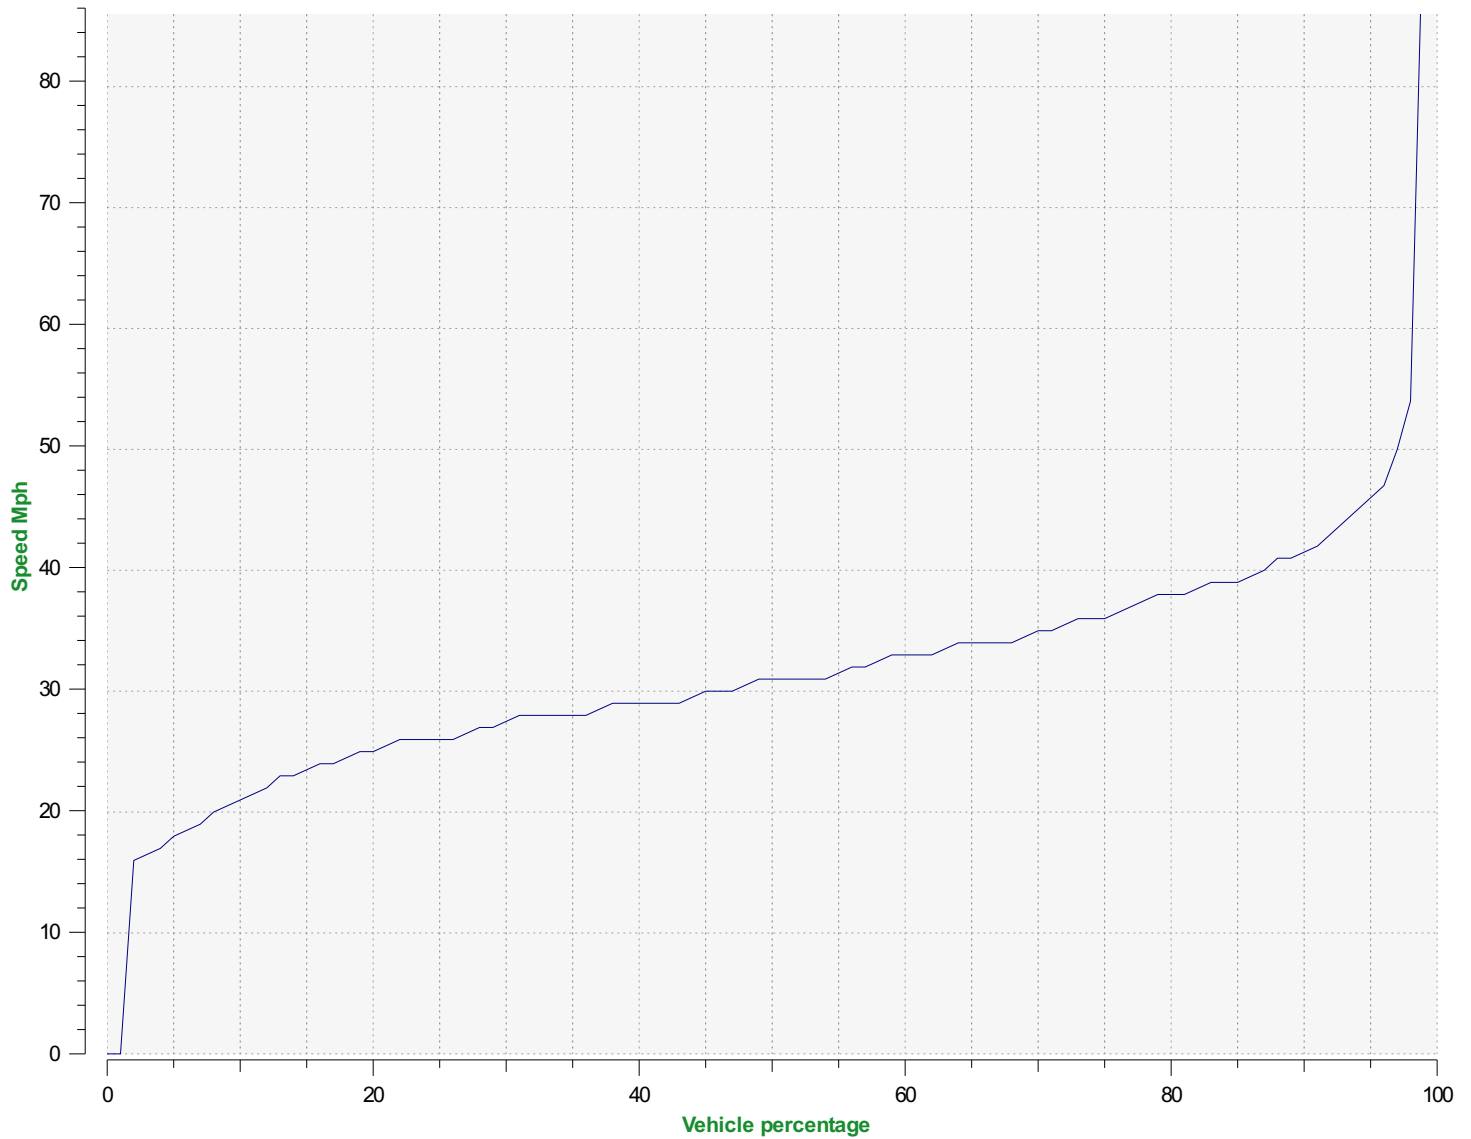

Location:

Comments:

Start date: Thursday, December 10, 2020 10:00 AM
End date: Saturday, December 26, 2020 8:30 AM

Location:

Comments:

Speed percentiles (incoming)

V30: 24.00Mph **V50:** 26.00Mph **V85:** 34.00Mph

Start date: Thursday, December 10, 2020 10:00 AM
End date: Saturday, December 26, 2020 8:30 AM

Location:

Comments:

Speed percentile(outgoing)

V30: 27.00Mph **V50:** 31.00Mph **V85:** 39.00Mph

Start date: Thursday, December 10, 2020 10:00 AM
End date: Saturday, December 26, 2020 8:30 AM

Location:

Comments:

Please note. The average speed has been affected (Lowered) by the traffic turning into Somerton from Cartway Lane and Trading Estate. Future readings will have a threshold lower level of 20mph. There have been some serious speeding events with a top speed of 96mph outbound and 88mph inbound Date and time highlighted below.