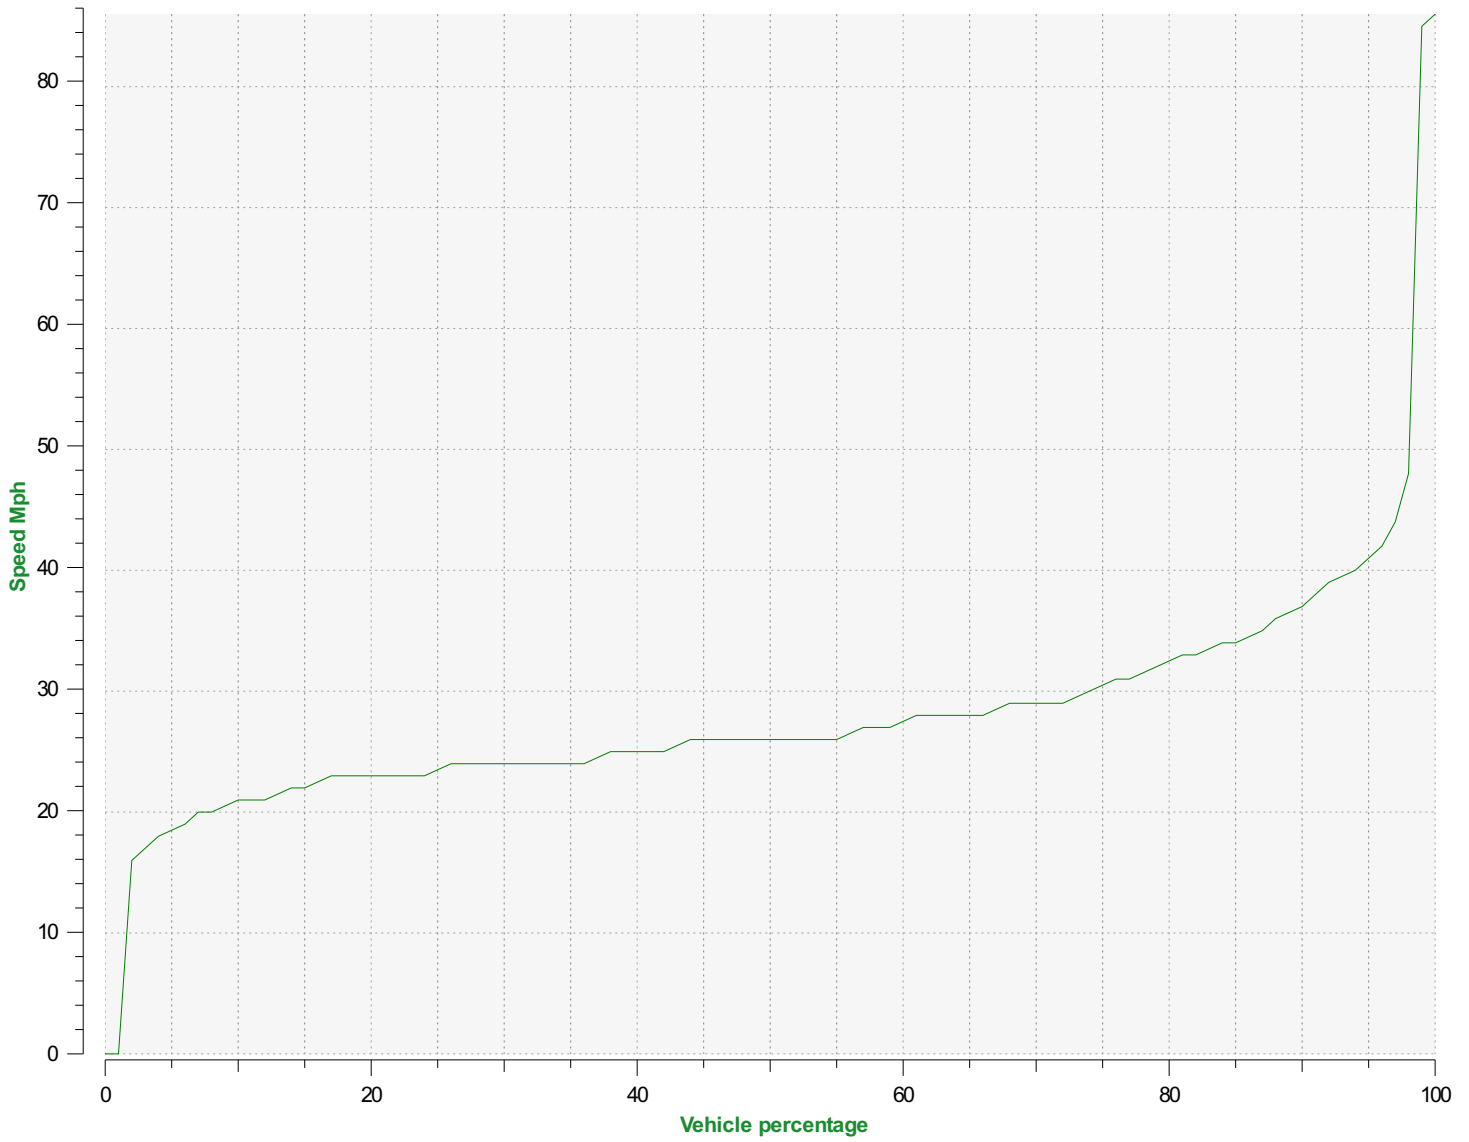

Location:

Comments:

Start date: Thursday, December 10, 2020 10:00 AM
End date: Saturday, December 26, 2020 8:30 AM

Location:

Comments:

Speed percentiles (incoming)

V30: 24.00Mph **V50:** 26.00Mph **V85:** 34.00Mph

Start date: Thursday, December 10, 2020 10:00 AM
End date: Saturday, December 26, 2020 8:30 AM

Location:

Comments:

Speed percentile(outgoing)

V30: 27.00Mph **V50:** 31.00Mph **V85:** 39.00Mph

Start date: Thursday, December 10, 2020 10:00 AM
End date: Saturday, December 26, 2020 8:30 AM