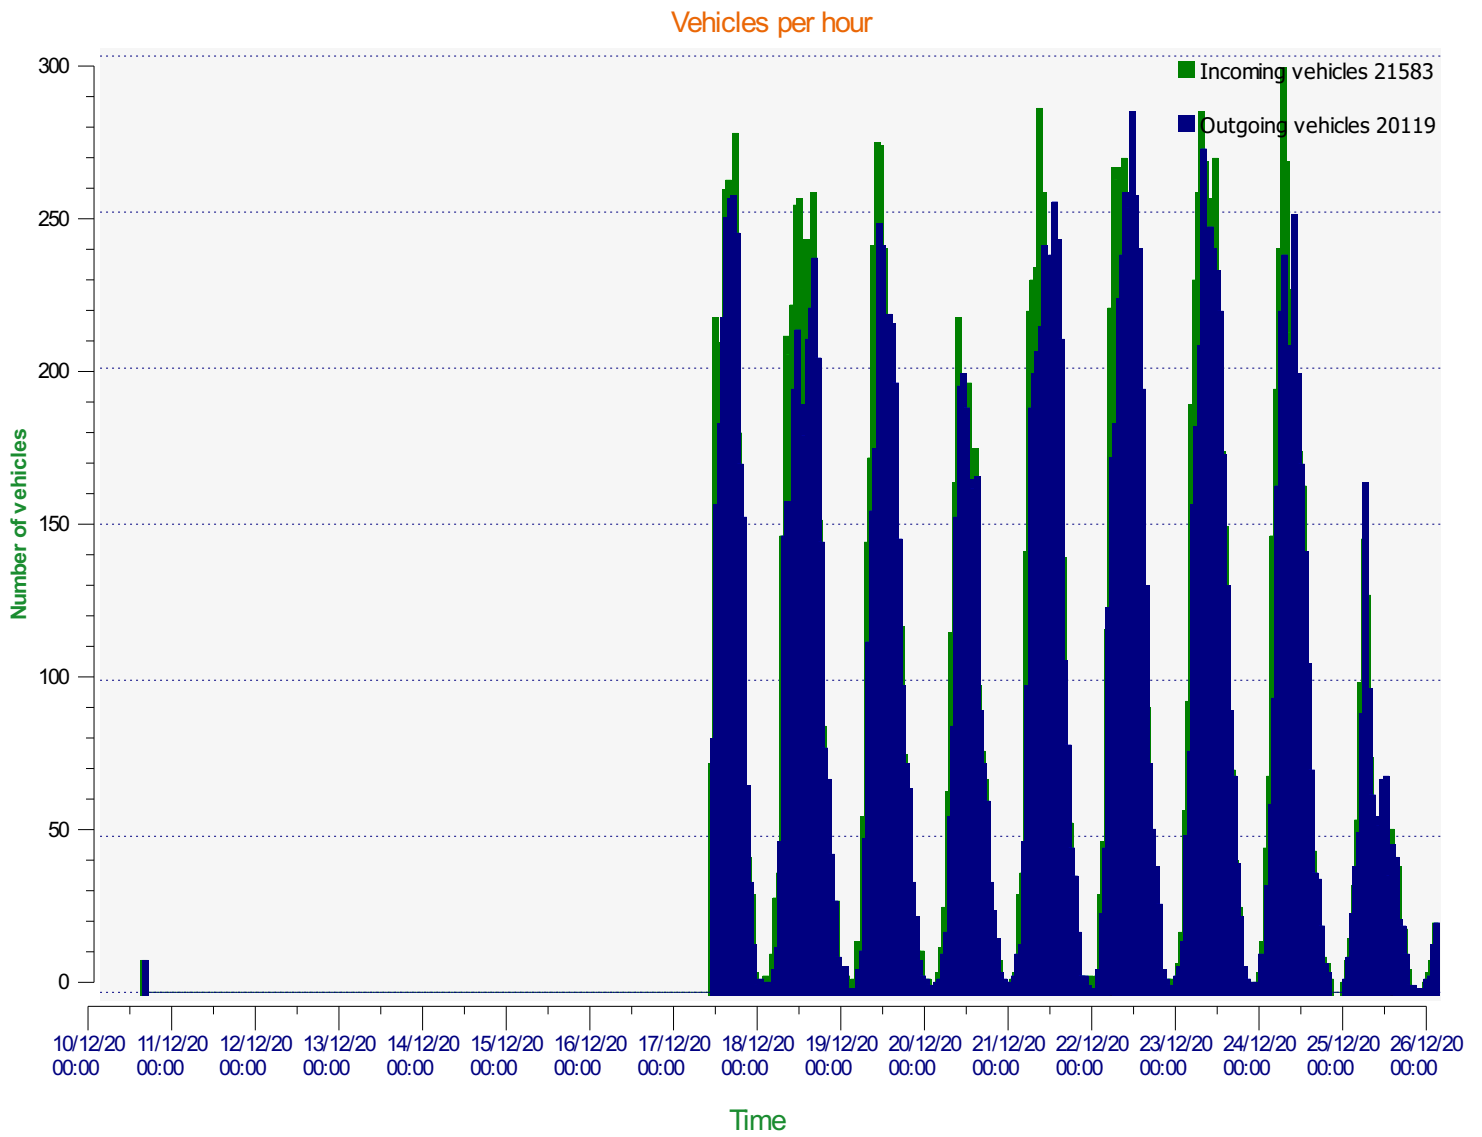

Start date: Thursday, December 10, 2020 10:00 AM
End date: Saturday, December 26, 2020 8:30 AM

Location:

Comments: