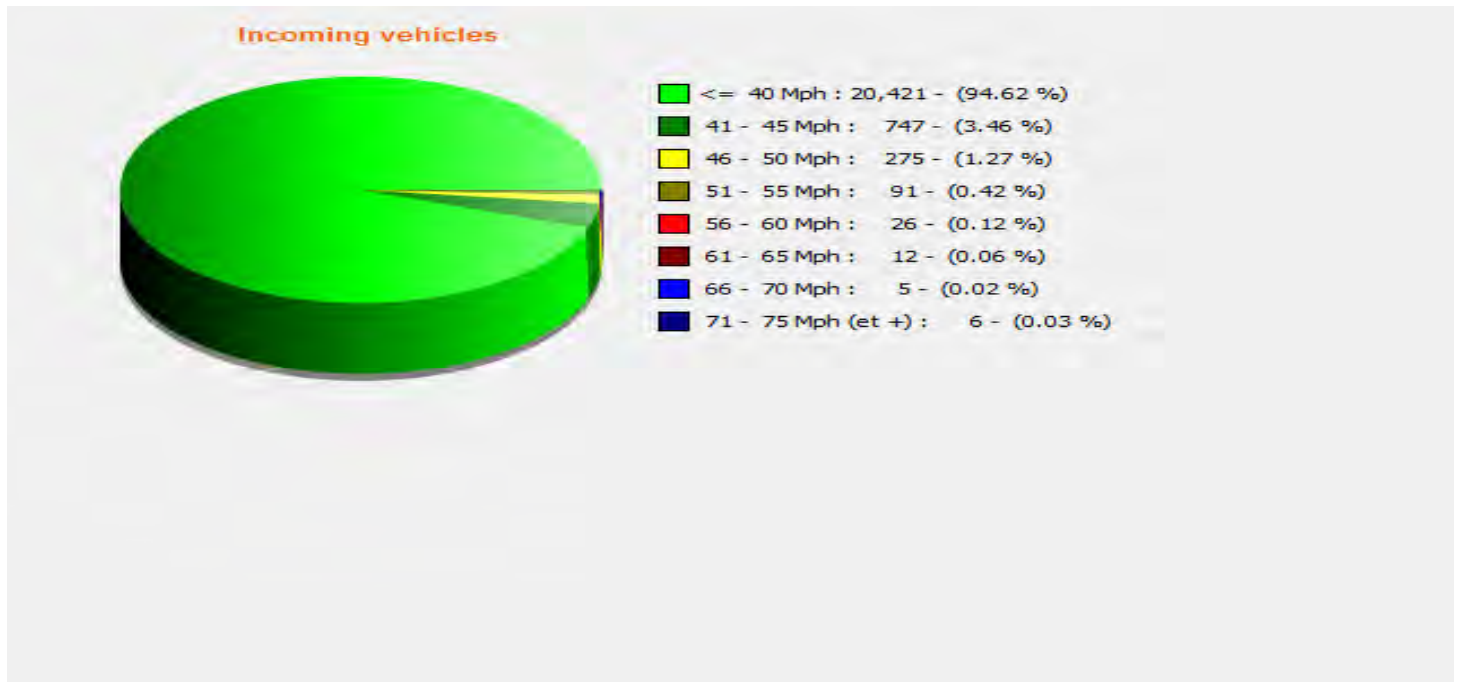

Start date: Thursday, December 10, 2020 10:00 AM
End date: Saturday, December 26, 2020 8:30 AM

Location:

Comments: