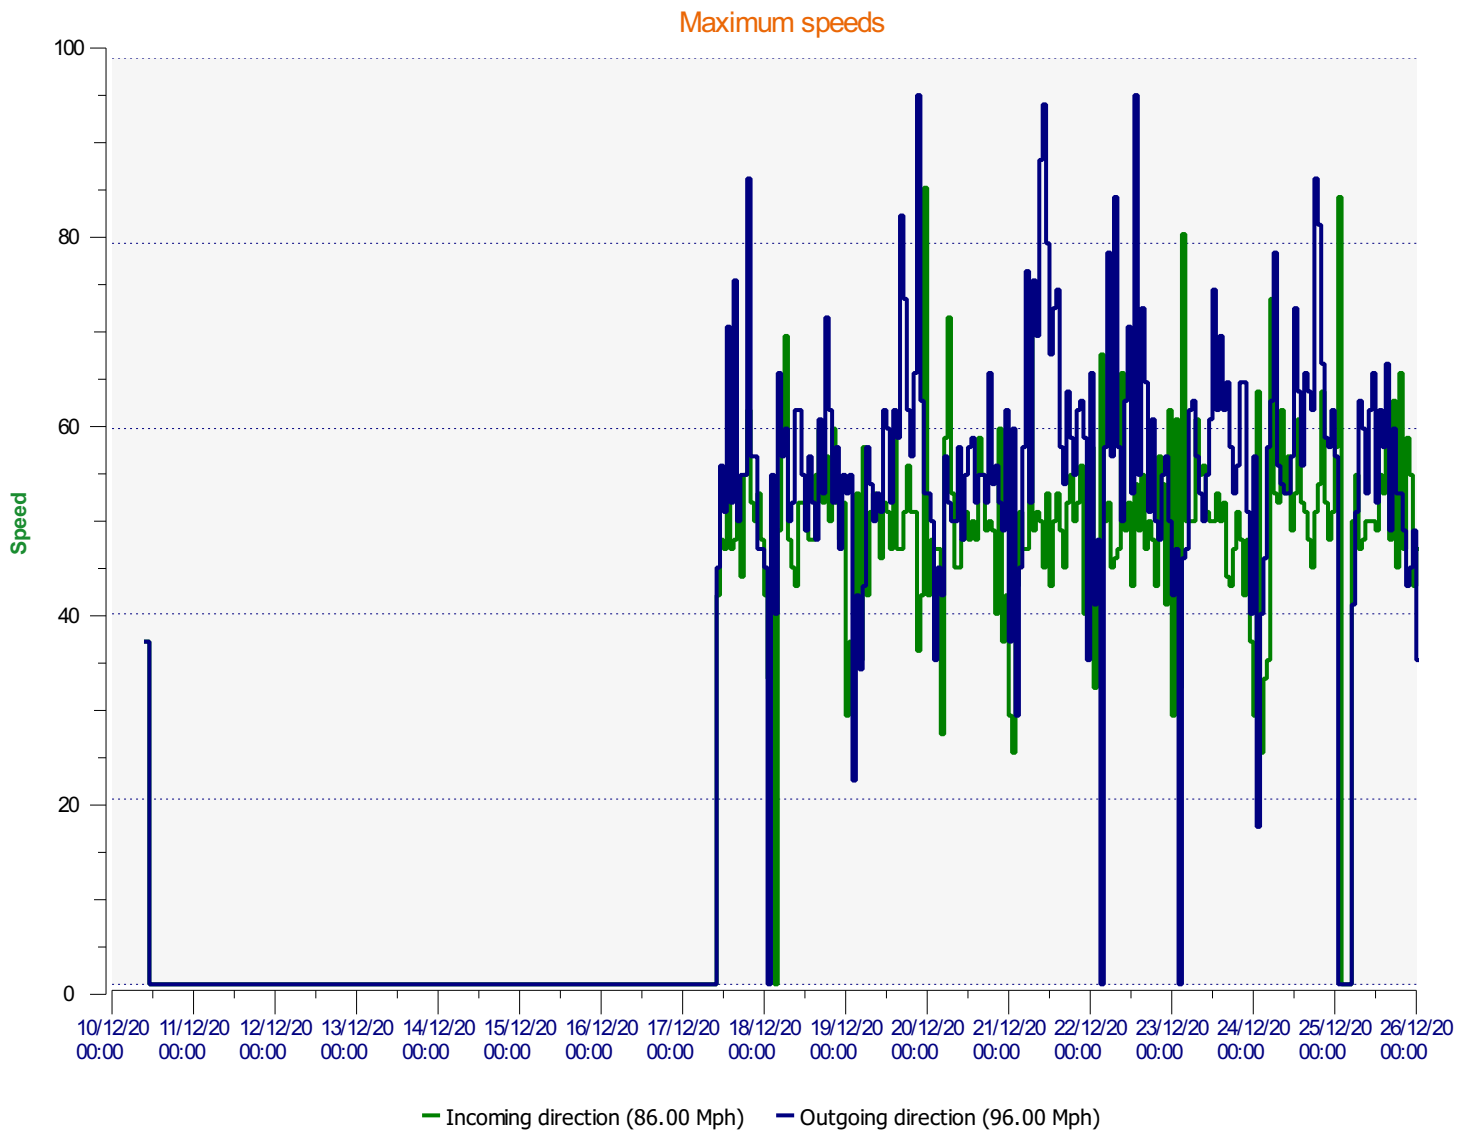

Start date: Thursday, December 10, 2020 10:00 AM
End date: Saturday, December 26, 2020 8:30 AM

Location:

Comments: